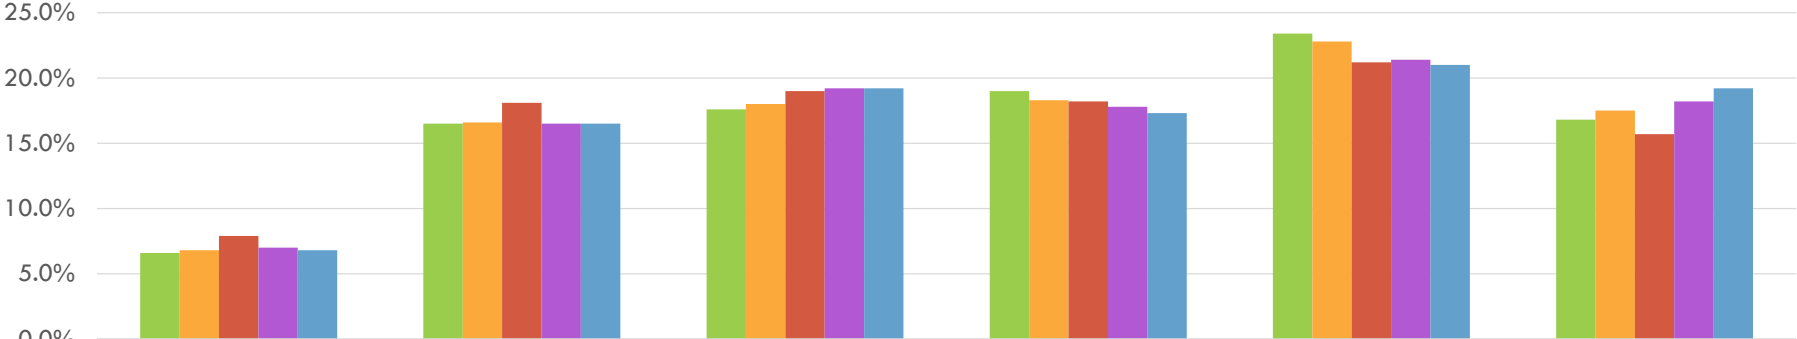

### NON RESIDENTS

	ARCHERY	BEAR	COMBINATION HUNT / FISH	FISHING ALL SPECIES	HUNTING	MIGRATORY WATERFOWL	MUZZLELOADER	REC SALTWATER	SMALL GAME	TURKEY
2018	2,963	1,240	1,564	47,925	6,160	604	3,051	4,199	1,773	1,411
2019	3,078	1,312	1,631	49,504	6,741	671	3,351	4,209	1,794	1,476
2020	3,450	1,563	1,774	53,781	6,880	788	3,461	4,743	1,765	1,749
2021	3,586	1,694	2,028	54,164	7,054	837	3,362	4,790	1,898	2,091
2022	3,675	1,608	1,976	50,780	7,128	864	3,285	4,573	1,885	2,194

Totals by Age Distribution

	TOTAL #	TOTAL #	TOTAL #	TOTAL #	TOTAL #
	2018	2019	2020	2021	2022
ARCHERY	29,414	30,014	33,120	34,216	34,712
BEAR	10,859	11,226	12,795	13,236	13,416
COMBINATION HUNT/FISH	27,546	27,850	31,121	32,045	31,140
FISHING ALL SPECIES	118,492	121,668	149,950	137,691	129,167
HUNTING	21,295	21,603	22,486	20,918	21,068
MIGRATORY WATERFOWL	6,124	6,103	7,028	7,177	7,158
MUZZLELOADER	23,206	23,792	25,429	24,971	24,595
REC SALTWATER	31,371	32,399	38,221	36,947	36,247
TURKEY	18,420	18,394	21,440	21,549	20,833
SMALL GAME	1,773	1,794	1,765	1,898	1,885
	288,500	294,843	343,355	330,648	320,221
	2018	2019	2020	2021	2022
16-19 Years of Age	6.6%	6.8%	7.9%	7.0%	6.8%
20-29	16.5%	16.6%	18.1%	16.5%	16.5%
30-39	17.6%	18.0%	19.0%	19.2%	19.2%
40-49	19.0%	18.3%	18.2%	17.8%	17.3%
50-59	23.4%	22.8%	21.2%	21.4%	21.0%
Above 60	16.8%	17.5%	15.7%	18.2%	19.2%
	99.9%	100.0%	100.1%	100.1%	100.0%

### Resident & Non Resident

**Age Distribution**

	16-19 Years of Age	20-29	30-39	40-49	50-59	Above 60
■ 2018	6.6%	16.5%	17.6%	19.0%	23.4%	16.8%
■ 2019	6.8%	16.6%	18.0%	18.3%	22.8%	17.5%
■ 2020	7.9%	18.1%	19.0%	18.2%	21.2%	15.7%
■ 2021	7.0%	16.5%	19.2%	17.8%	21.4%	18.2%
■ 2022	6.8%	16.5%	19.2%	17.3%	21.0%	19.2%