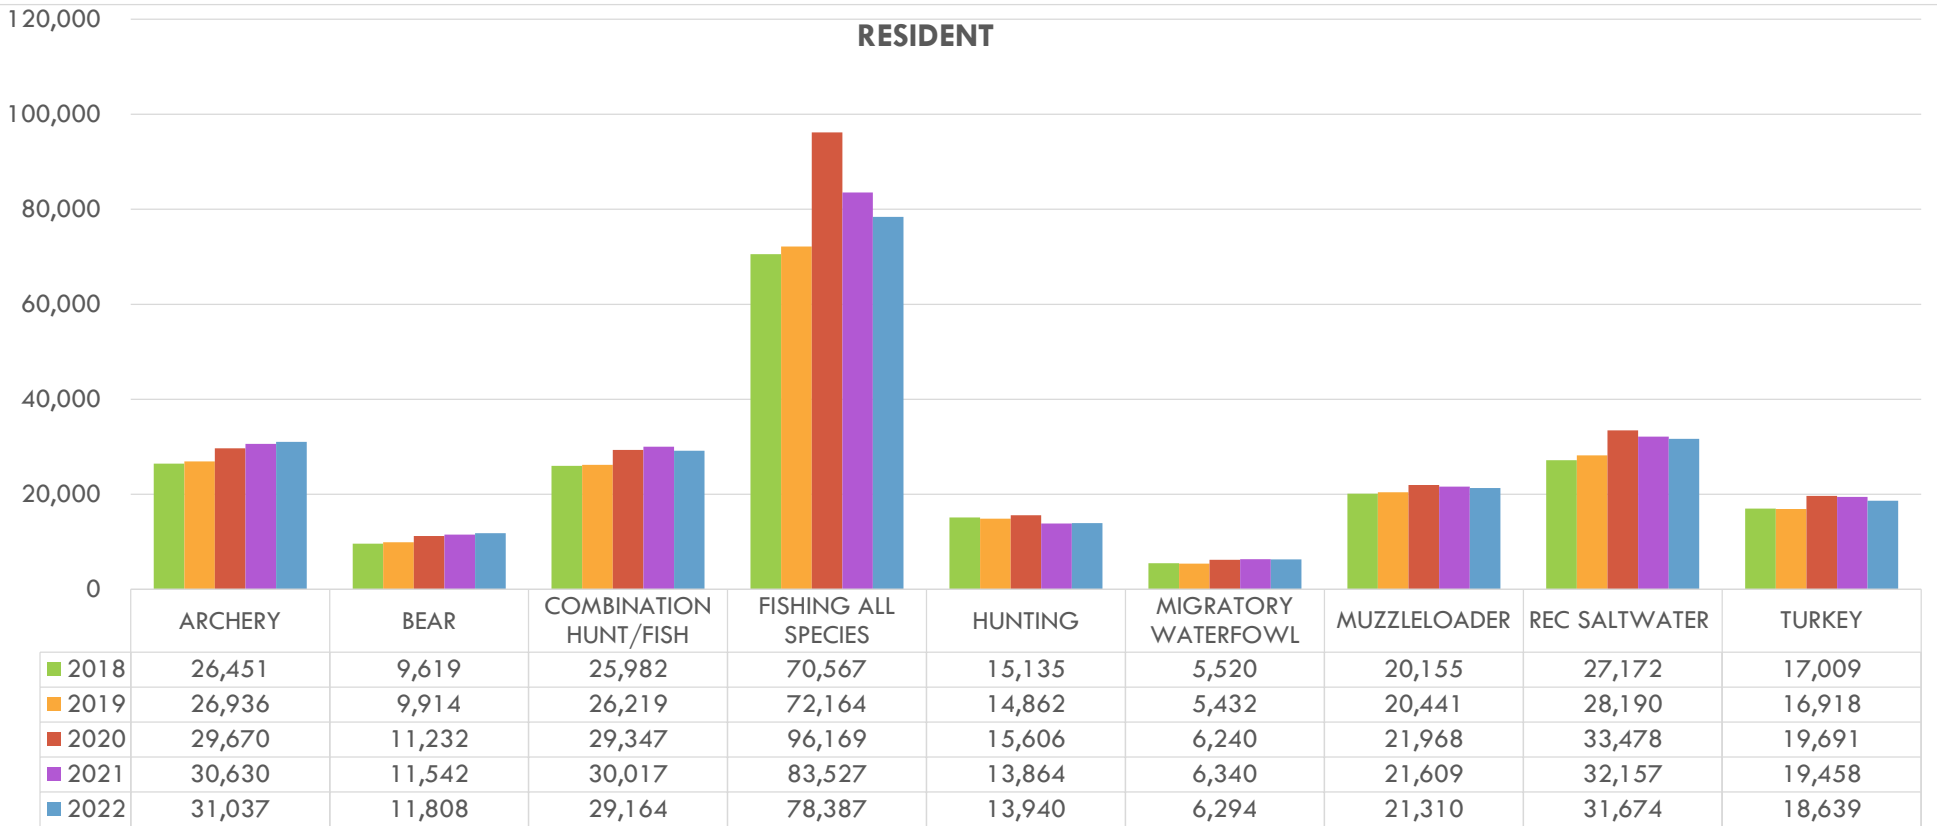

# Business Division Commission Presentation January 16, 2024

---

**Licensing Trends 2018-2022**

**RESIDENT**

LICENSE TYPES	TOTAL #	TOTAL #	TOTAL #	TOTAL #	TOTAL #
	2018	2019	2020	2021	2022
ARCHERY	26,451	26,936	29,670	30,630	31,037
BEAR	9,619	9,914	11,232	11,542	11,808
COMBINATION HUNT/FISH	25,982	26,219	29,347	30,017	29,164
FISHING ALL SPECIES	70,567	72,164	96,169	83,527	78,387
HUNTING	15,135	14,862	15,606	13,864	13,940
MIGRATORY WATERFOWL	5,520	5,432	6,240	6,340	6,294
MUZZLELOADER	20,155	20,441	21,968	21,609	21,310
REC SALTWATER	27,172	28,190	33,478	32,157	31,674
TURKEY	17,009	16,918	19,691	19,458	18,639