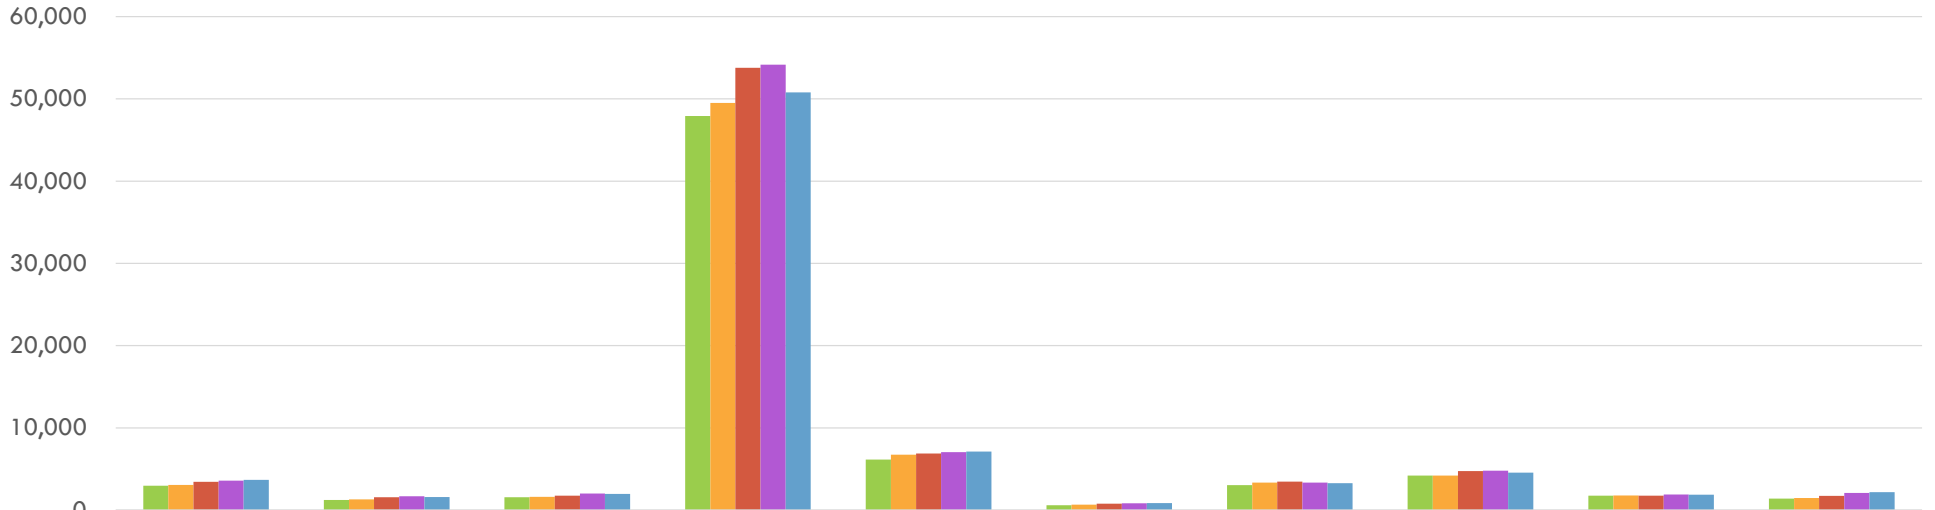

NON RESIDENTS

	ARCHERY	BEAR	COMBINATION HUNT / FISH	FISHING ALL SPECIES	HUNTING	MIGRATORY WATERFOWL	MUZZLELOADER	REC SALTWATER	SMALL GAME	TURKEY
2018	2,963	1,240	1,564	47,925	6,160	604	3,051	4,199	1,773	1,411
2019	3,078	1,312	1,631	49,504	6,741	671	3,351	4,209	1,794	1,476
2020	3,450	1,563	1,774	53,781	6,880	788	3,461	4,743	1,765	1,749
2021	3,586	1,694	2,028	54,164	7,054	837	3,362	4,790	1,898	2,091
2022	3,675	1,608	1,976	50,780	7,128	864	3,285	4,573	1,885	2,194