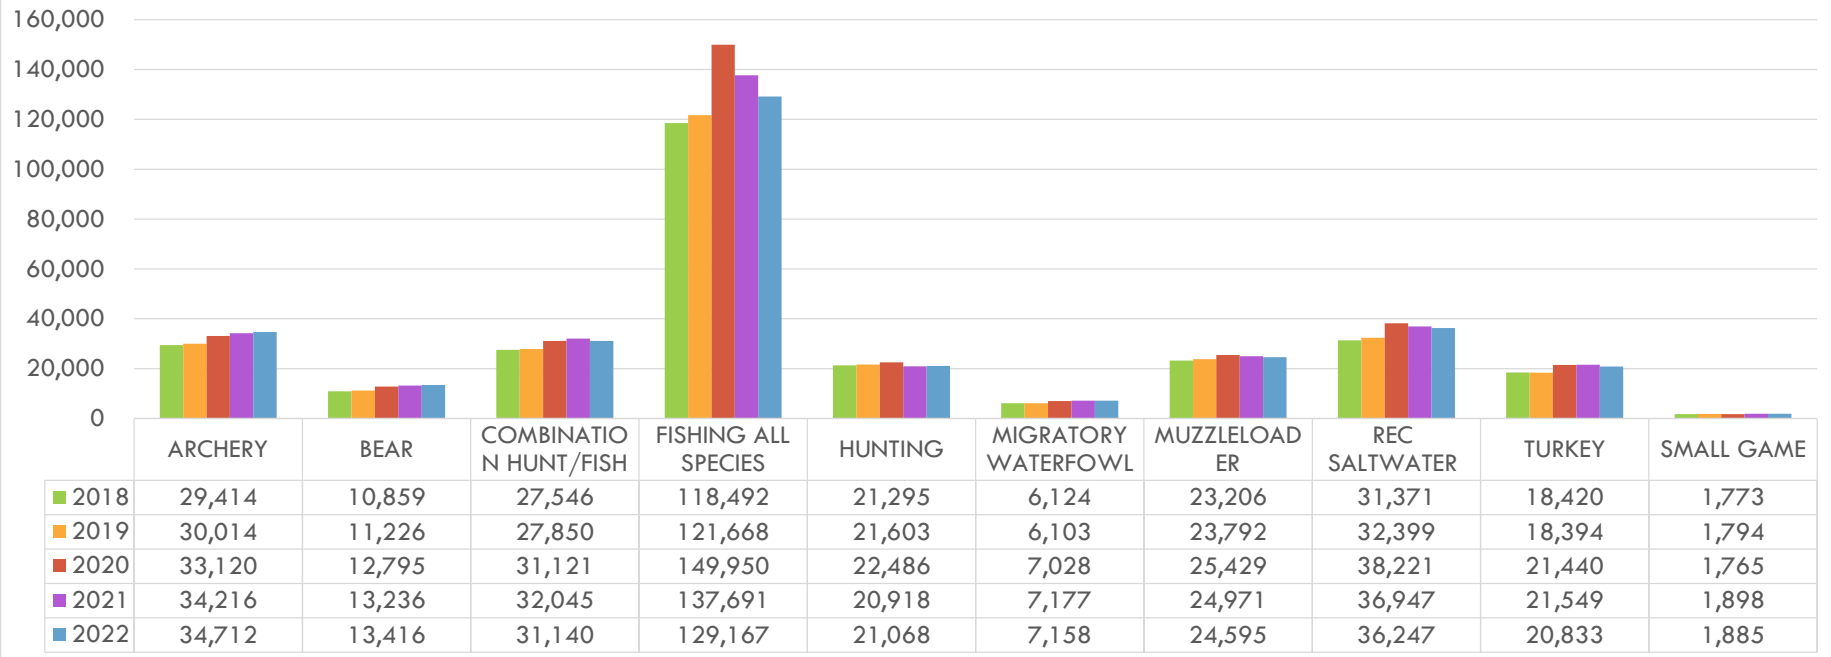

Age Distribution

Resident & Non Resident